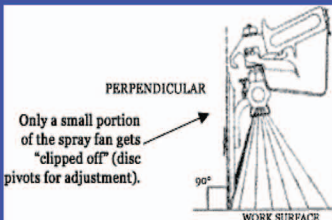

# Trac-Cut™ Rolling Spray Shield

Distributed by AFD

Detailed Outlining  
for Field Logos

Trac-Cut™

How do the professionals create  
precision field logos?

Try the Trac-Cut

Rolling Spray Shield Features:

- Razor sharp cut-lines
- Disc shield makes contact with work surface and cuts as it rolls
- Reusable discs last for years

Features:

- Razor sharp cut-lines
- Disc shield makes contact with work surface and cuts as it rolls
- Reusable discs last for years
- Attaches to spray tip (clamps to plastic tip guard)
- Will attach to most airless tips
- No tools required
- Because it attaches to the tip, you can use any length extension wand.